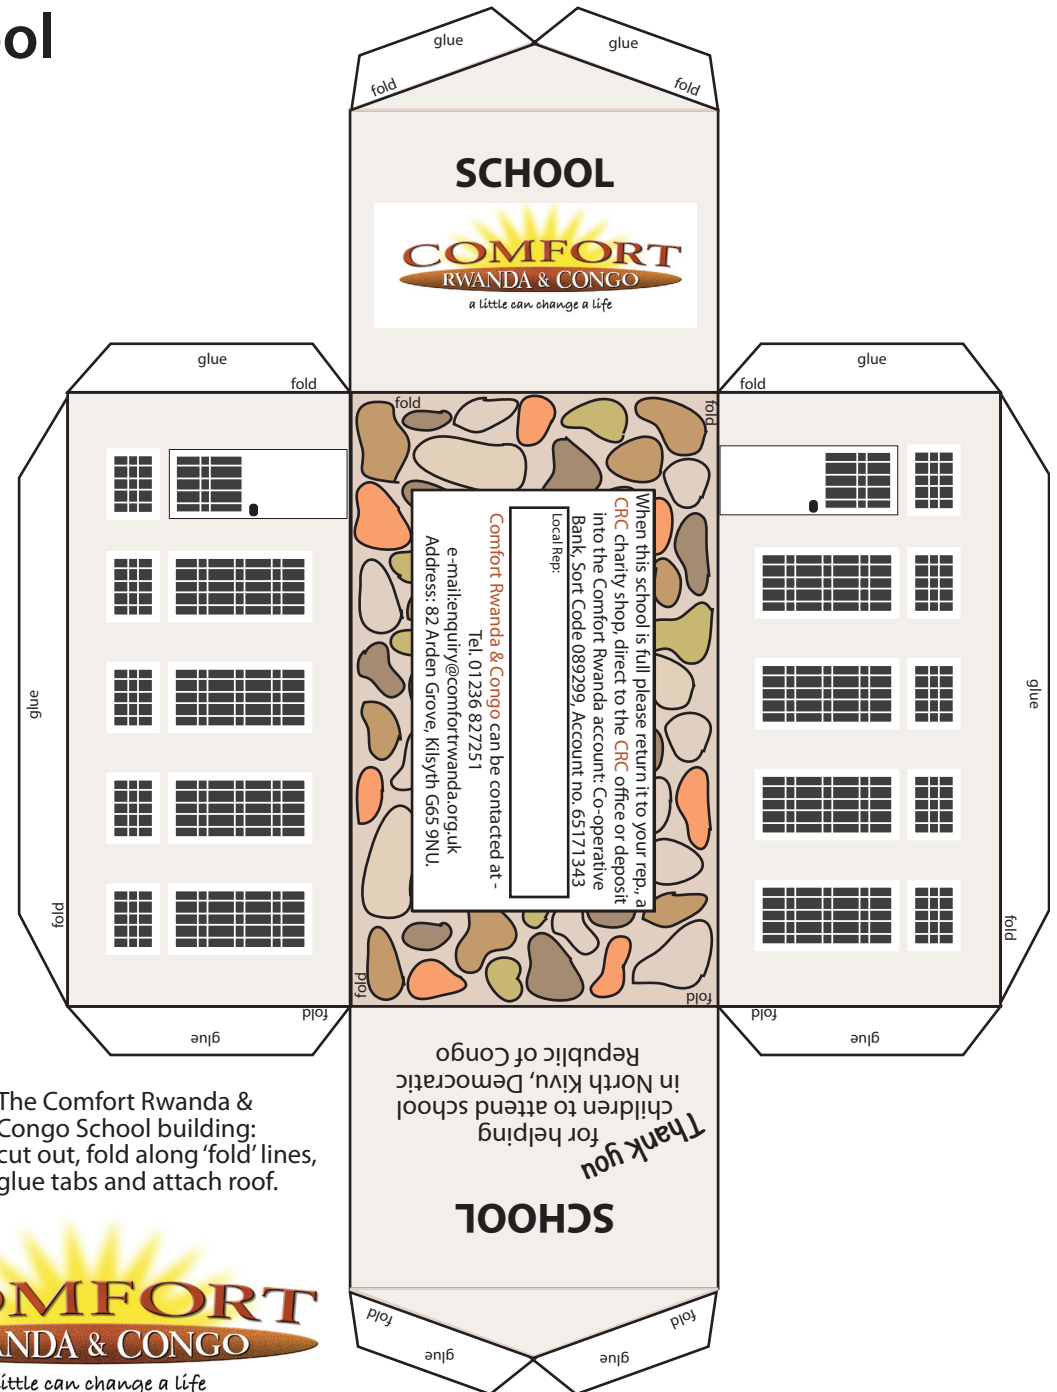

The Comfort Rwanda & Congo School

Comfort Rwanda & Congo (CRC) is bringing considerable blessing to genocide survivors and the extremely poor in many parts of Rwanda and D.R.Congo. One area that CRC supports is to facilitate education in North Kivu for displaced people, refugees and pygmies thereby offering them a route out of poverty. The schools operate under extremely difficult conditions with some classrooms very poorly built and some teachers in need of salaries. By supporting this project you will help us build new classrooms and provide salaries for the teaching staff.

If you would like to contribute to the work of Comfort Rwanda & Congo you can by making and filling this model school and returning it as directed on the base of the model.

To make this Comfort Rwanda & Congo School cut out the two shapes, fold along the lines and glue the walls together. Fold the roof piece and cut out the coin slit, then glue the roof to the main building. If you want to make more remember to copy this page first onto thin card.

Roof: cut out roof shape, fold along central line, cut out coin slit and attach to The Comfort Rwanda & Congo School building

The Comfort Rwanda & Congo School building: cut out, fold along 'fold' lines, glue tabs and attach roof.